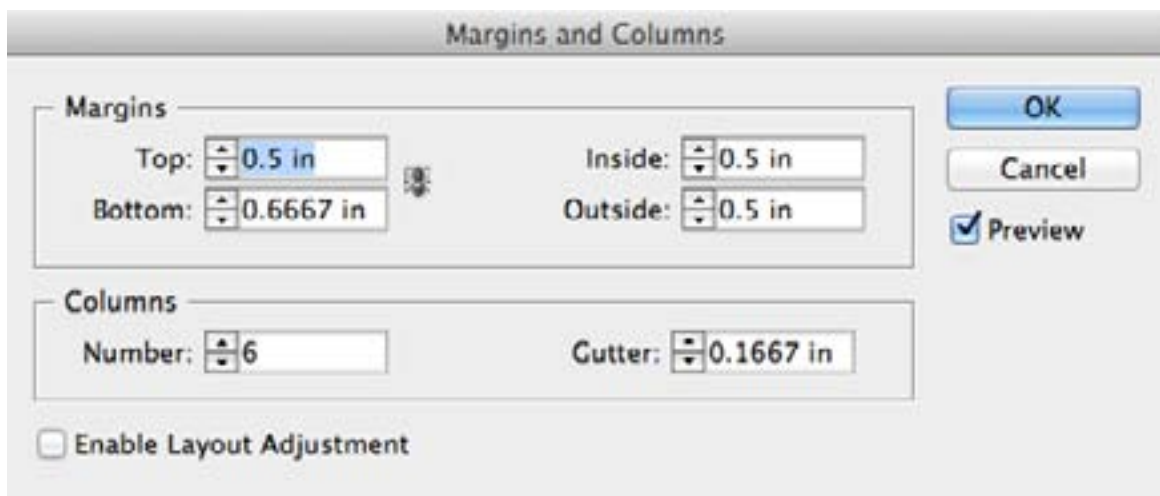

RESUME SPECIFICATIONS

Paragraph Styles:

Header (your name) 42 pt Avenir

Subheader for 'resume' 20 pt

Subheader 2 - 'Experience,' 'Employment,' etc - 18 pt

Body Text - 10 pt Avenir - 12 pt Leading

Bold Body Text - 10 pt Avenir Heavy