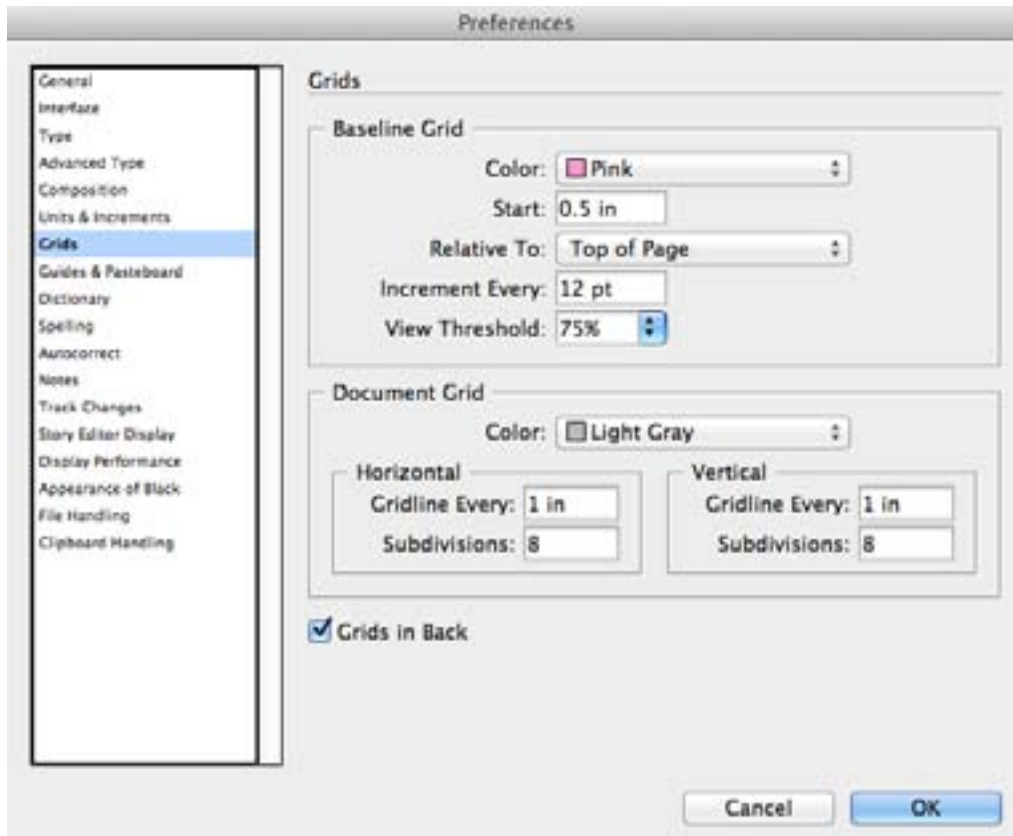

RESUME SPECIFICATIONS

Paragraph Styles:

Header (your name) 42 pt Avenir

Subheader for 'resume' 20 pt

Subheader 2 - 'Experience,' 'Employment,' etc - 18 pt

Body Text - 10 pt Avenir - 12 pt Leading

Bold Body Text - 10 pt Avenir Heavy